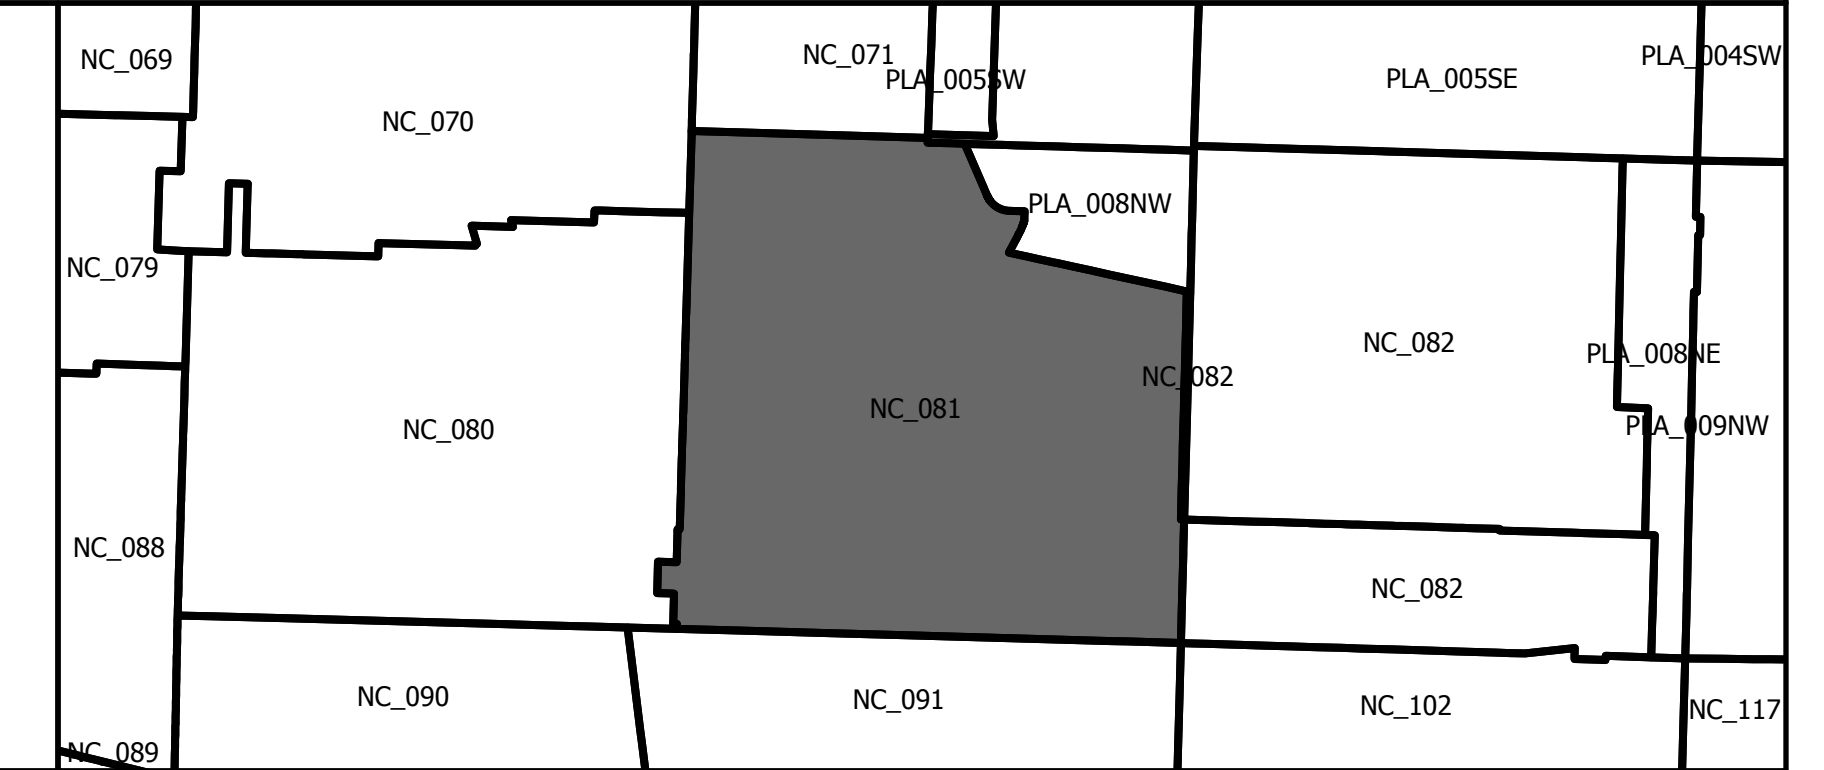

# Stark County Auditor's Tax Map

Scale: 1 inch = 100 feet

Tax District:  
00535

## North Canton

Map: 081

Legal Disclaimer: Public information data is furnished by the Stark County Auditor's Office, and must be accepted and used by the recipient with the understanding that the Stark County Auditor's Office makes no warranties, expressed or implied, concerning the accuracy, completeness, reliability, or suitability of this data. Furthermore, the Stark County Auditor's Office assumes no liability whatsoever associated with the use or misuse of such data.  
Source: Stark County Auditor's GIS Department 330-451-7193 <http://www.starkcountyohio.gov/auditor> Projection: State Plane Ohio North NAD 1983ft. Created: 8/23/2022 1:34 PM

Map Abbreviation:  
**NC\_081**