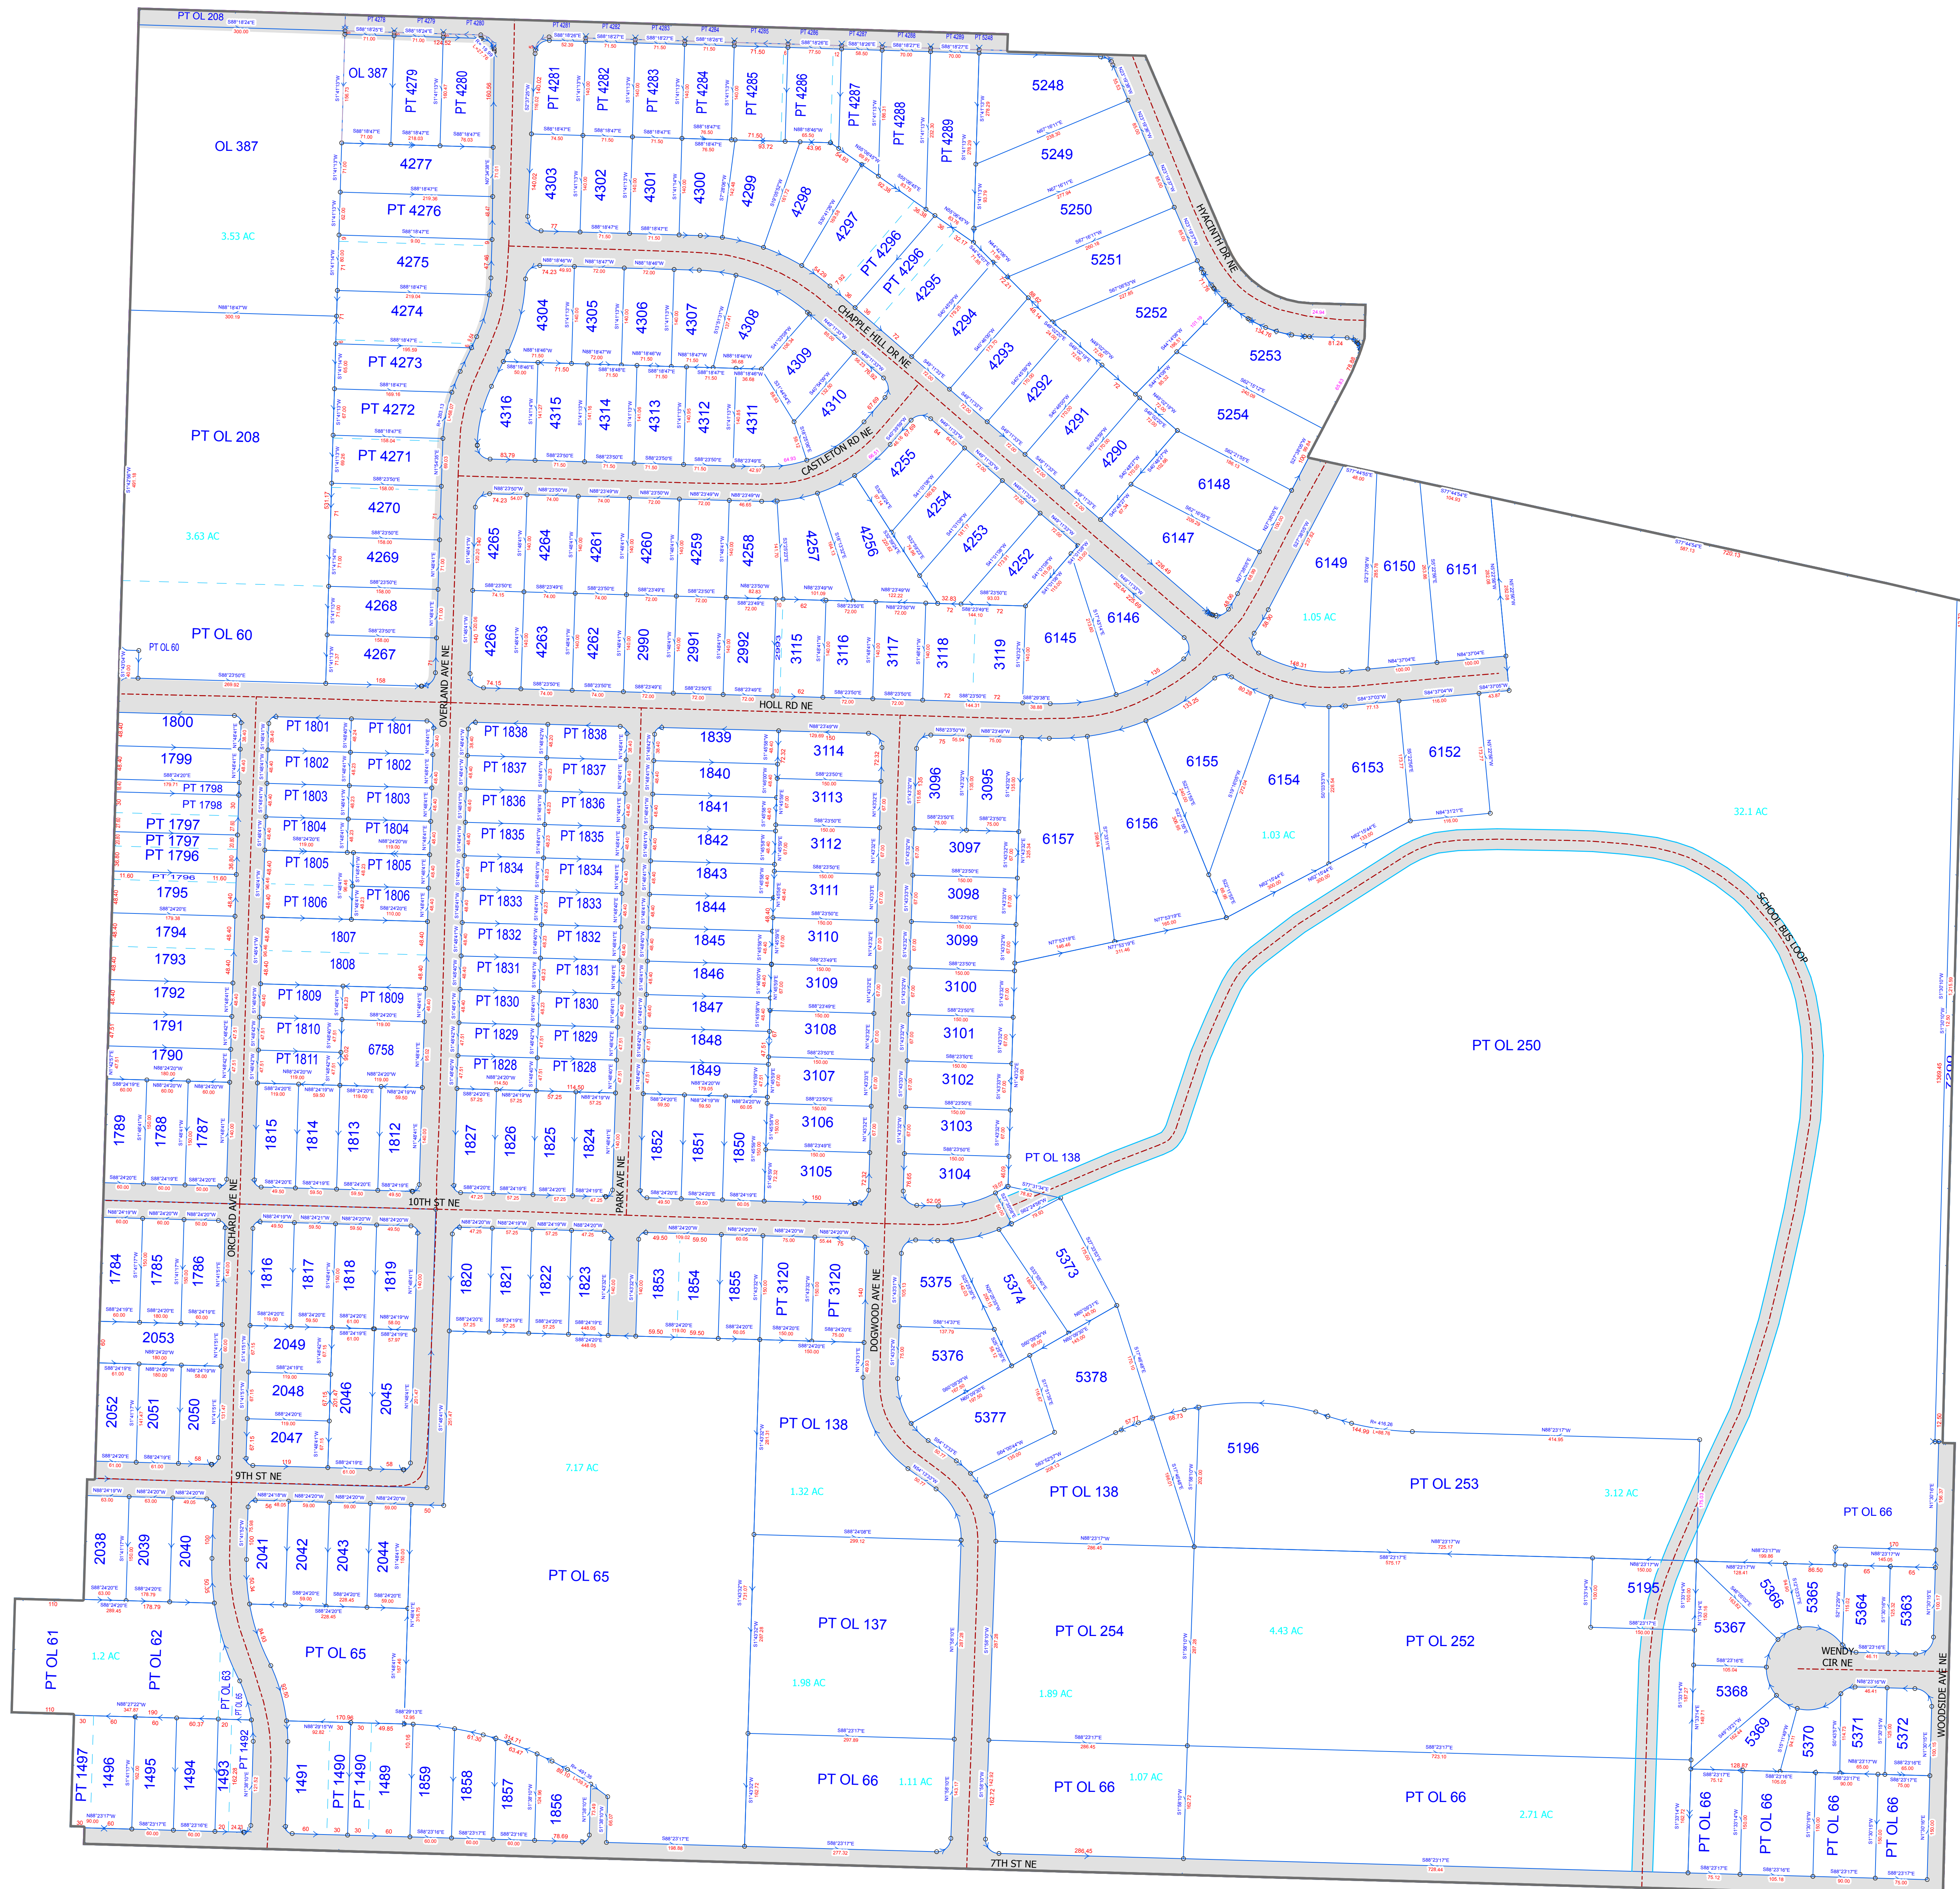

# Stark County Auditor's Tax Map

Scale: 1 inch = 100 feet

Tax District:  
00535

## North Canton

Map: 081

Legal Disclaimer: Public information data is furnished by the Stark County Auditor's Office, and must be accepted and used by the recipient with the understanding that the Stark County Auditor's Office makes no warranties, expressed or implied, concerning the accuracy, completeness, reliability, or suitability of this data. Furthermore, the Stark County Auditor's Office assumes no liability whatsoever associated with the use or misuse of such data.  
Source: Stark County Auditor's GIS Department 330-451-7193 <http://www.starkcountyohio.gov/auditor> Projection: State Plane Ohio North NAD 1983ft. Created: 8/23/2022 1:34 PM

Map Abbreviation:  
**NC\_081**